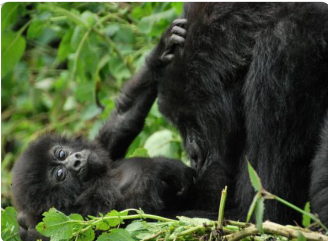

EXPLORE LAKE KIVU

Day 3:

14-Feb-2026

OVERNIGHT & MEAL PLAN Lake Kivu Serena Hotel

Gorilla Trekking in Volcanoes National Park

At 6:30 am, set out for the Park Headquarters in Kinigi for the Gorilla tracking adventure. You'll receive instructions from the park rangers and then proceed to the starting point or trailhead, trekking through the jungle to locate the extraordinary and uncommon apes.

DAY ACTIVITIES

=> Gorilla Trekking In Volcanoes National Park

LOCATION : Lake Kivu