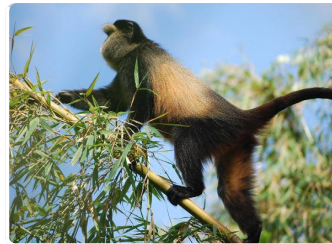

DAY ACTIVITIES

=> Golden Monkey Trekking In Volcanoes

=> Transfer To Kigali