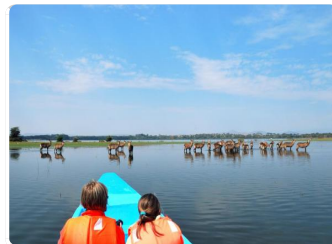

DAY ACTIVITIES

=> Lake Naivasha Boat Tour And Crescent Island Walk

OVERNIGHT & MEAL PLAN

Osotua Luxury Resort Naivasha

LOCATION : Lake Naivasha

Day 6:

17-Feb-2026

OVERNIGHT & MEAL PLAN Masai Mara Sopa Lodge

Naivasha to Maasai Mara Game Drive

Following your breakfast, embark on an exhilarating 4-hour drive to the Maasai Mara, where you will enjoy a memorable game drive with the chance to spot a vast array of wildlife in their natural habitat. The Maasai Mara game drive offers a unique experience where you can witness the wildebeest migration, big cats hunting, and interact with the Maasai people and their culture.