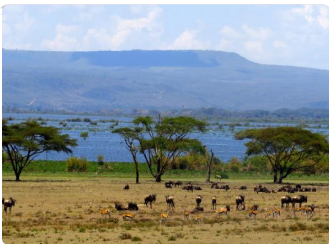

After breakfast, check out from your hotel and transfer to Kigali International Airport for your flight to Nairobi. Upon arrival at Jomo Kenyatta International Airport, you will be met by your driver and transferred to Osotua Luxury Resort at Lake Naivasha for your overnight stay.

DAY ACTIVITIES

=> Lake Naivasha Boat Tour And Crescent Island Walk

OVERNIGHT & MEAL PLAN

Osotua Luxury Resort Naivasha

LOCATION : Lake Naivasha

Day 6:

17-Feb-2026

OVERNIGHT & MEAL PLAN Masai Mara Sopa Lodge

Naivasha to Maasai Mara Game Drive

Following your breakfast, embark on an exhilarating 4-hour drive to the Maasai Mara, where you will enjoy a memorable game drive with the chance to spot a vast array of wildlife in their natural habitat. The Maasai Mara game drive offers a unique experience where you can witness the wildebeest migration, big cats hunting, and interact with the Maasai people and their culture.

A full day Maasai Mara game drive offers an incredible opportunity to explore the vast plains of the Mara and witness the diverse wildlife. Starting early in the morning, the game drive takes you through the various habitats of the park, including grasslands, woodlands, and riverine forests, where you can spot predators like lions, leopards, and cheetahs. You'll also have the chance to see herds of wildebeest, zebras, and gazelles as they graze and migrate across the savannah. Along the way, your experienced guide will provide fascinating insights into the wildlife and their behaviors.